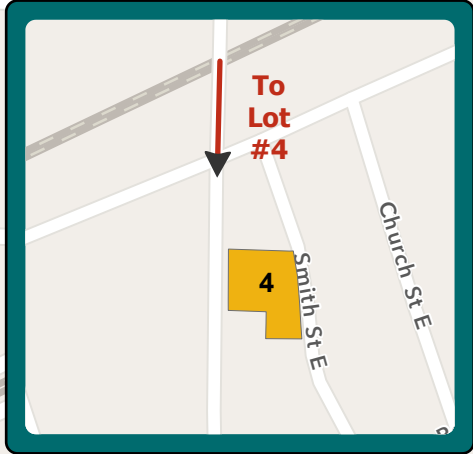

Parking Lots

Lot #	Address
2.	105 Barnes St. W
3.	120 Goldsboro St. E
4.	517 Nash St. SE
5.	119 Tarboro St. NE
6.	306 Nash St.
7.	120 Pine St. NE
11.	210 Barnes St. S
12.	209 Barnes St. S
16.	210 Tarboro St. W
17.	114 Douglas St. S
18.	204 Nash St N

**VOLLIS
SIMPSON
WHIRLIGIG
PARK**

Prepared by:
City of Wilson GIS Services,
a division of Wilson Planning
and Development Services.

FREE ON STREET parking limited to 2 hours
FREE ALL DAY LOT parking at Lots #4, #11, #12, #17
PLEASE DO NOT USE RESERVED SPOTS
 to avoid being ticketed or towed